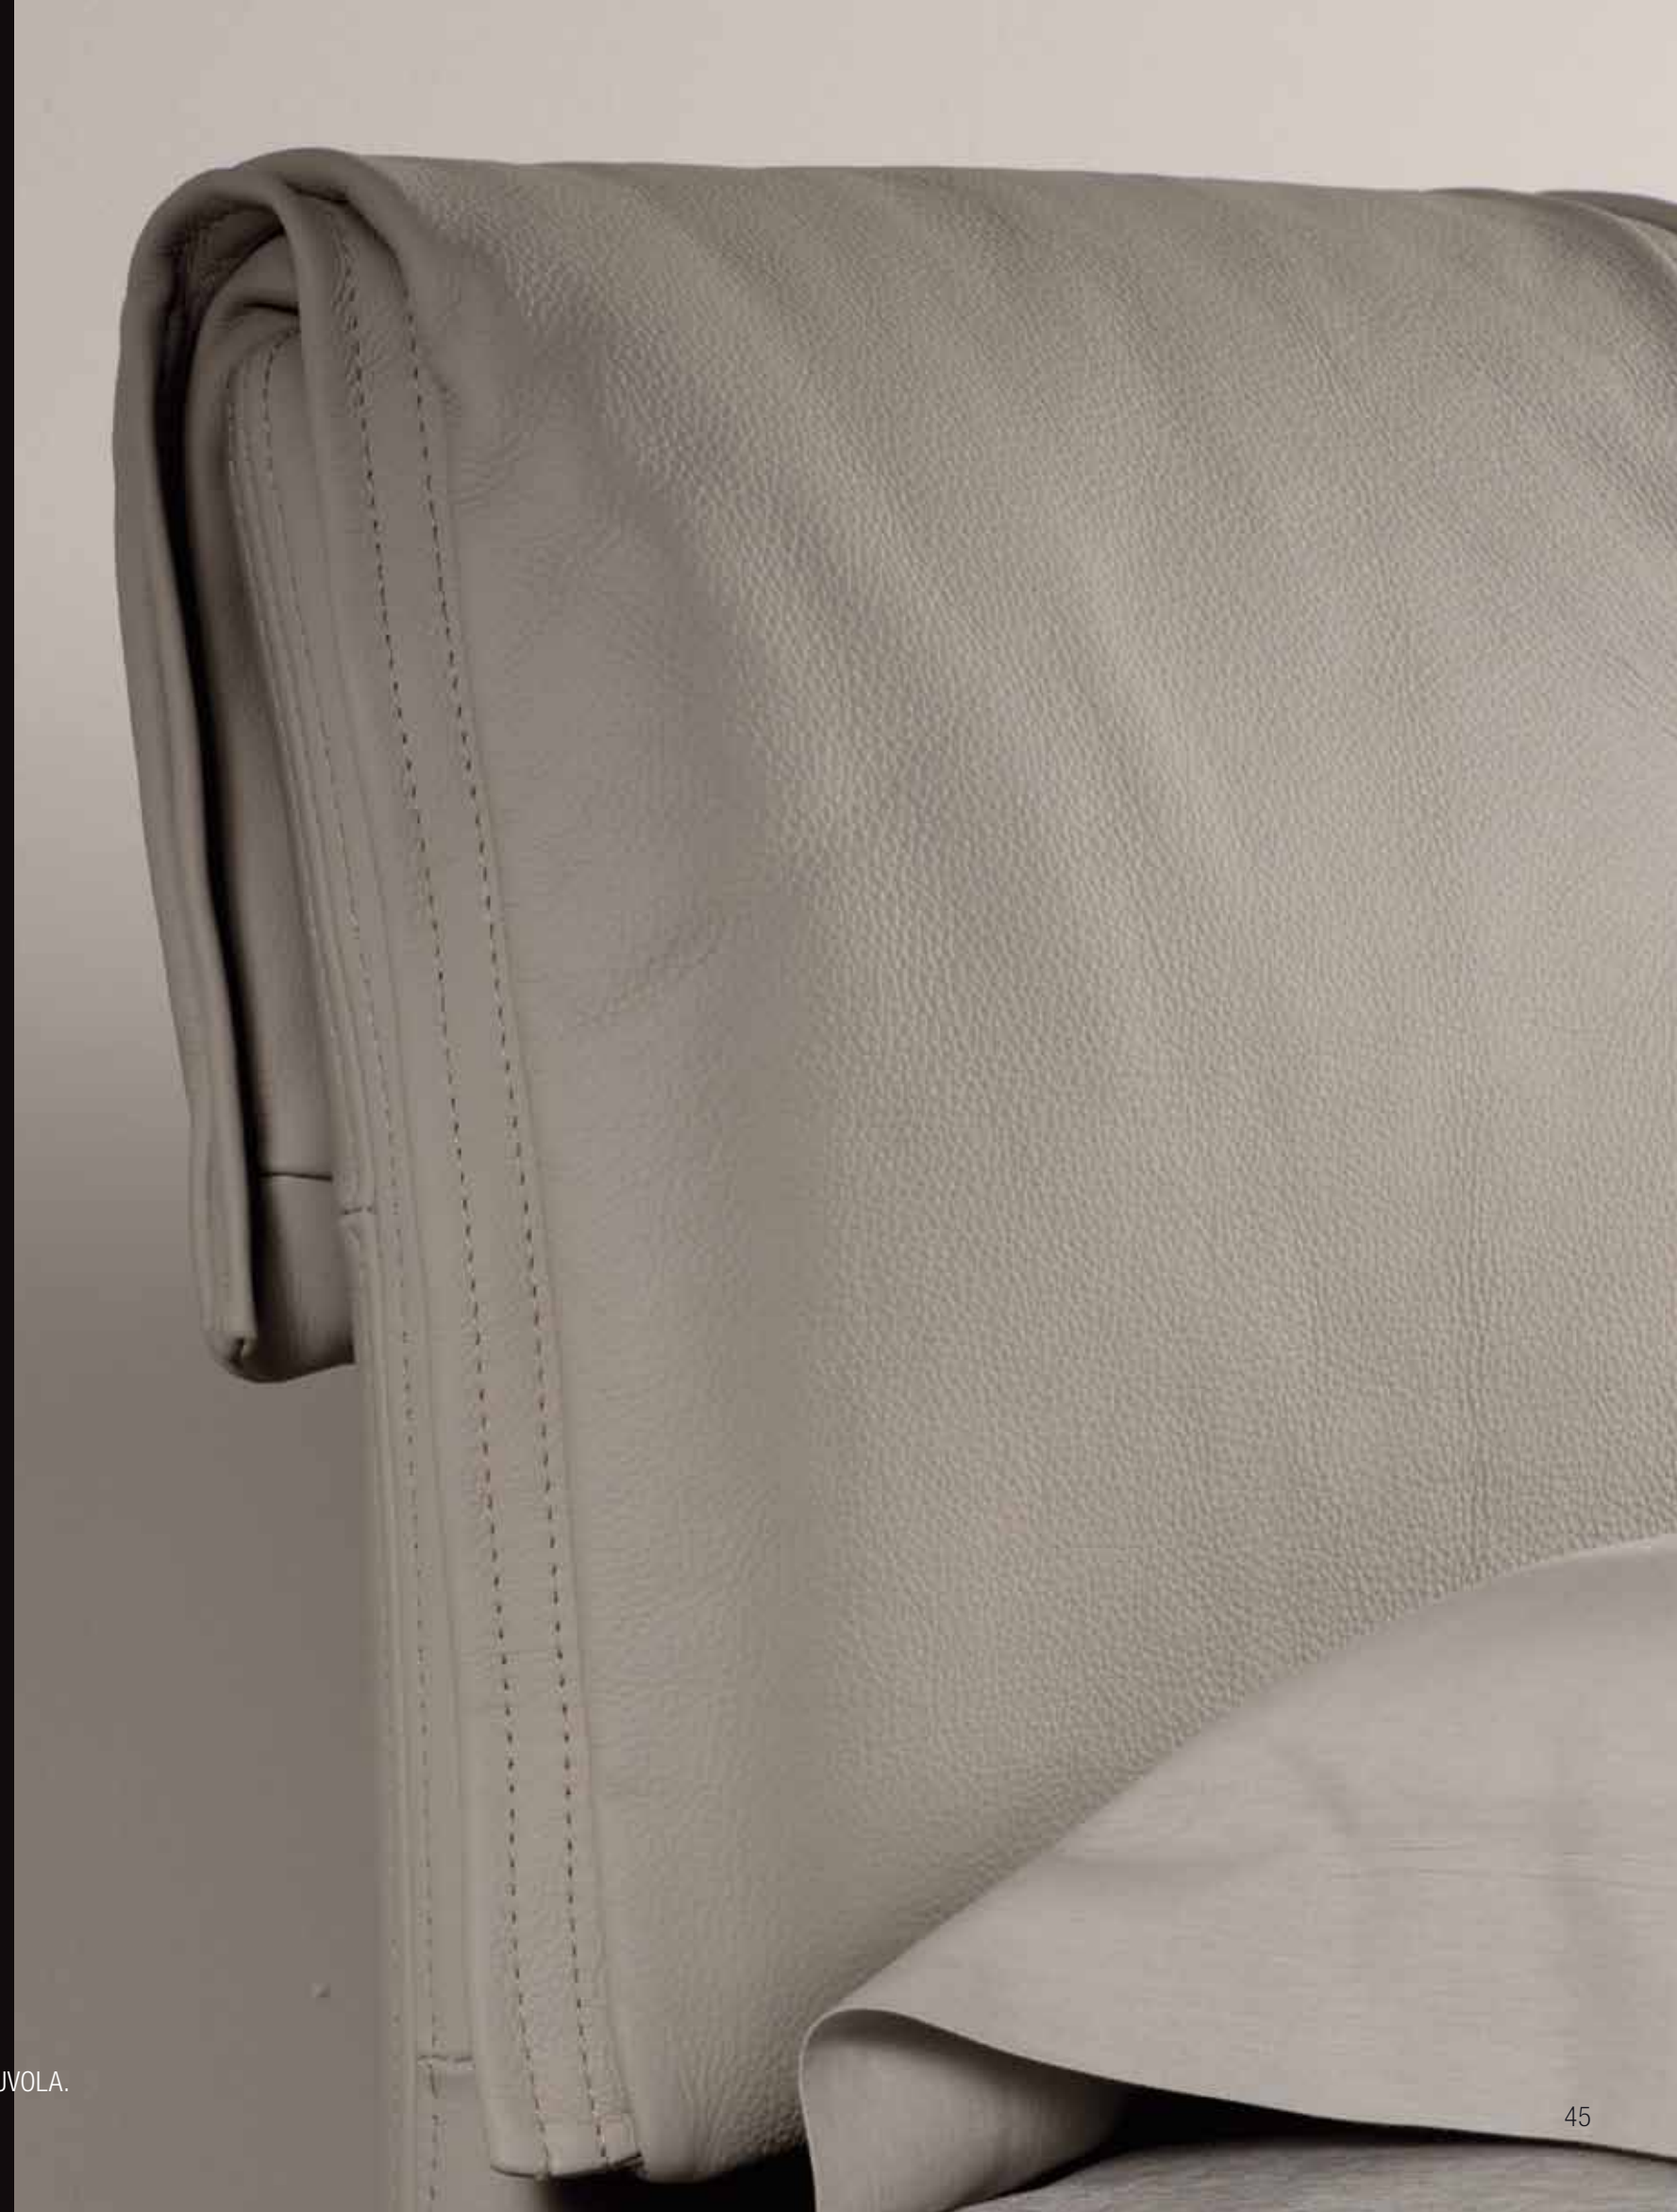

NOA

PELLE LAVORATA SUI CUSCINI CON UNA NECESSARIA ABBONDANZA PER OTTENERE UN EFFETTO PIÙ FRESCO ED INFORMALE SULLE TESTATE DEL LETTO IMBOTTITO NOA, IN PELLE TREND TINTA NUVOLA.
ABUNDANCE WORKING FOR THE LEATHER OF THE CUSHIONS, TO OBTAIN A FRESH AND INFORMAL DESIGN ON THE HEADBOARD OF NOA BED, NUVOLA COLOUR LEATHER.