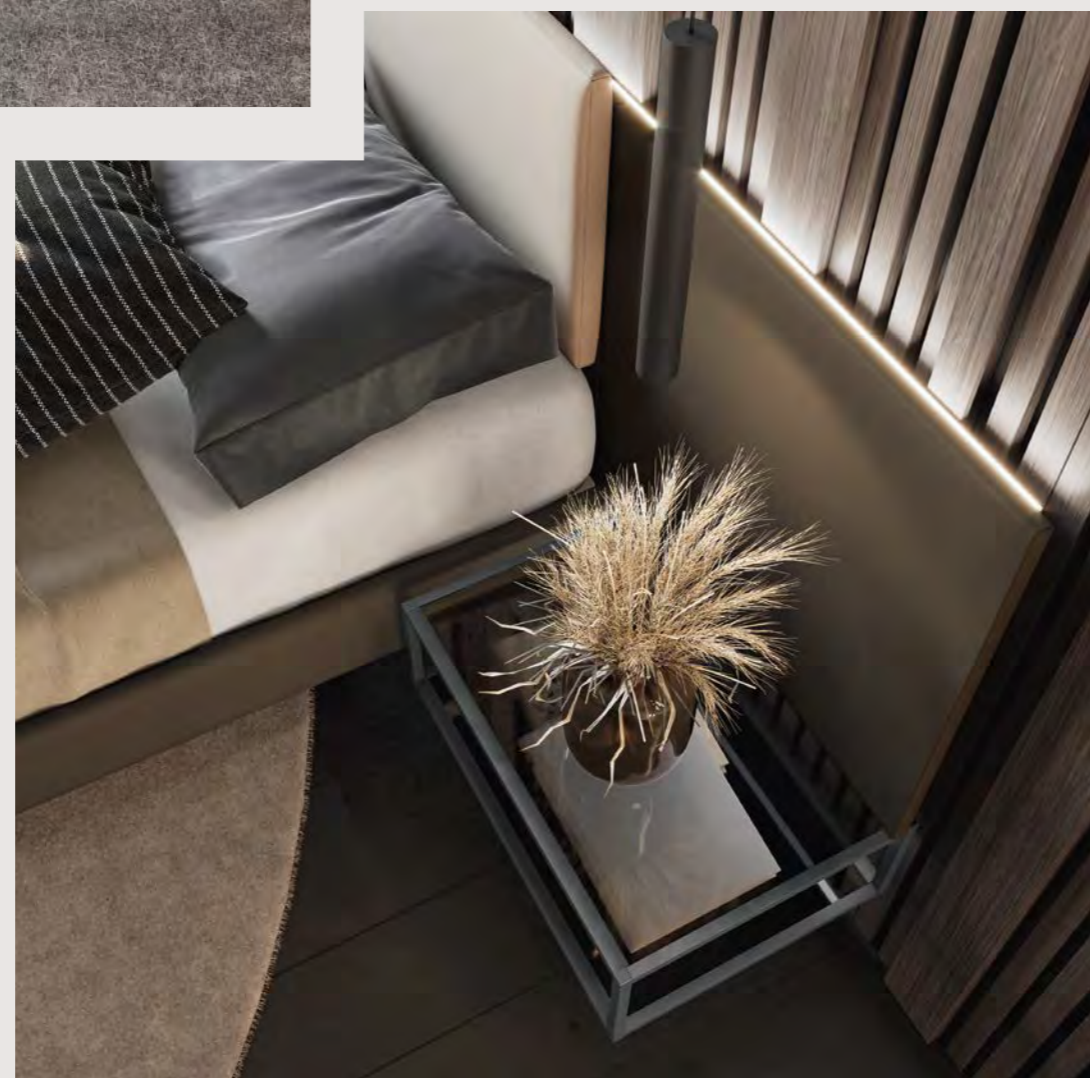

Wally panels are a versatile wall panel unit system with easy layouts and the possibility to use backlighting. In this solution they become the headboard of the bed, covered in leatherette and with decorative cushions.