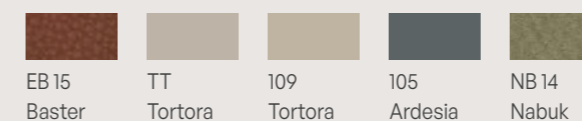

YDBC2657 362 213,8 109,8

YDBC1903 Letto Imperial 160 con giroletto Soft High Box / Imperial 160 bed with Soft High Box bed sides

YDBC0754 Squarebox con basamento H 27 / Squarebox with H 27 base

Maniglie / Handles: Gola / Groove

Sedute / Seating: Pouf Roll / Roll pouf